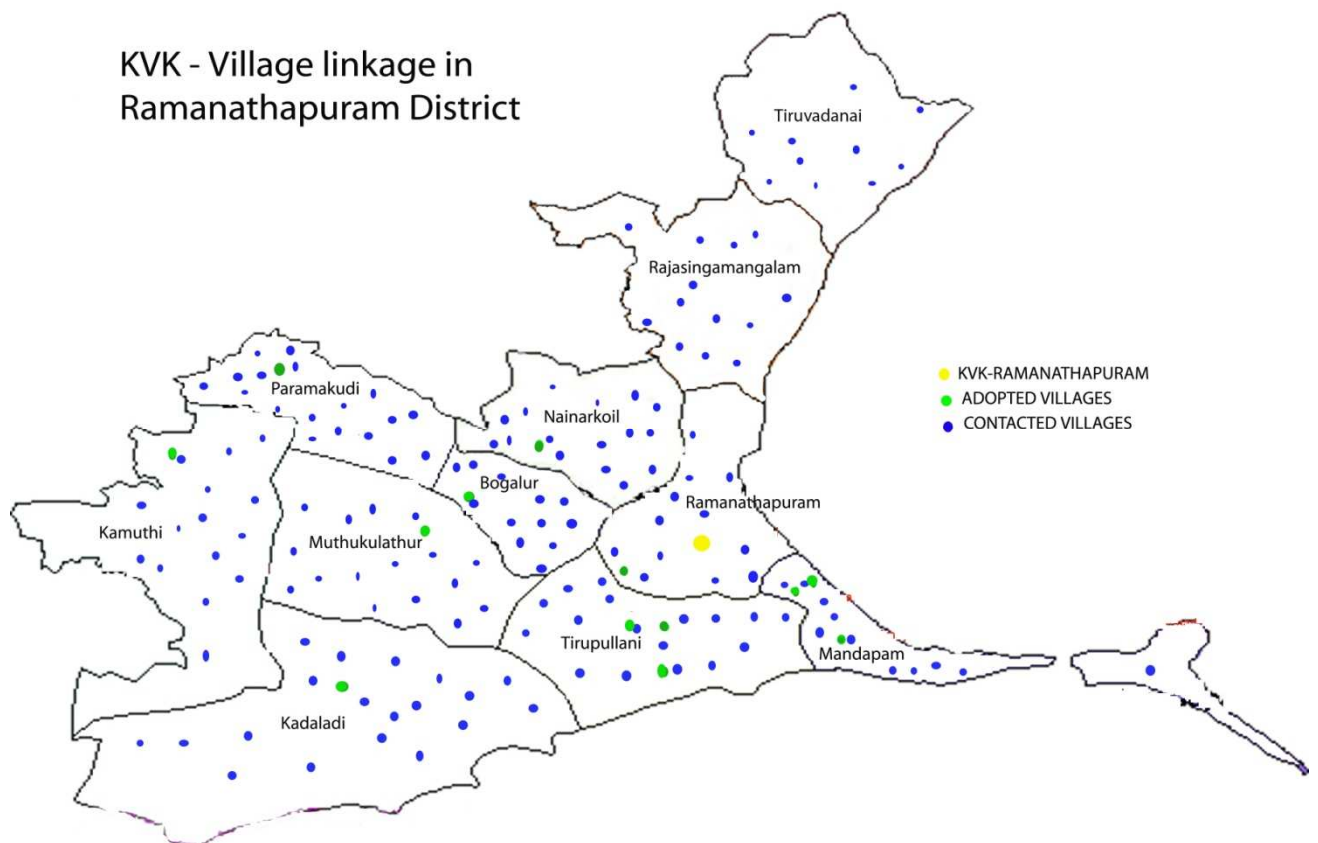

T.M.madai	Soorankattuvalasai	Kumbaram
Karan	Kadukkaivalasai	Sundaramudaiyan
Thekkoor	Sathankulam	

(D). Prepare a district map showing all village boundaries and mark the covered villages with two colours – green for adopted villages and blue for contacted villages since inception of KVK i.e during entire period of KVK in the district. Further also mark the location of KVK in the district with round dot circle (yellow colour).

District map enclosed given below.